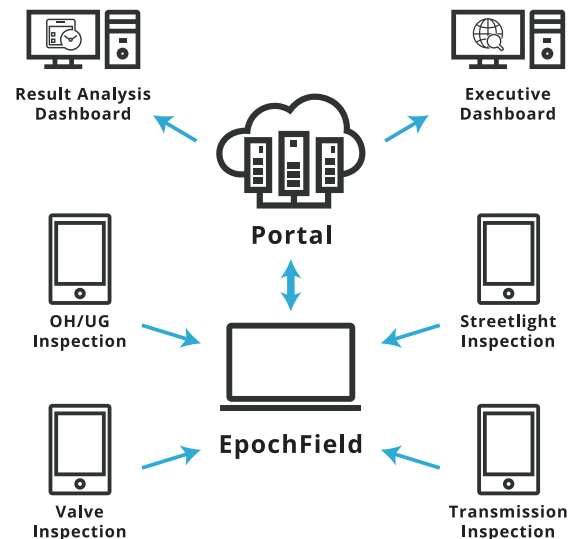

LAKWOOD, CO 80401

EPOCHFIELD ASSET INSPECTION

EpochField Inspections workflow helps electric utilities streamline inspections of transmission/distribution structure and line assets.

A configurable inspection workflow simplifies the entire process, ensures the required information is collected for each inspection, and eliminates common data entry errors. Asset pictures and videos can be attached to inspections, and a synchronization framework seamlessly moves that data back to an on premise database for subsequent reporting and analysis.

Interfacing with work management systems allows these inspections to be scheduled but also follow up work performed. A simple, user-friendly interface guarantees your inspectors will be up and running quickly. EpochField runs on Windows, Android and iOS devices, so taking advantage of BYOD “Bring Your Own Device” becomes a reality for field workers and inspectors

KEY FEATURES AND BENEFITS

- Bring Your Own Device friendly - compatible with Windows, Android, and iOS devices.
- Seamlessly integrates with existing work management systems.
- Built on cutting edge ArcGIS Runtime technology and the ArcGIS Platform.
- Integrates directly with ArcGIS Online or on premise ArcGIS Server implementations.
- Inspection workflow can be utilized while online or offline.
- Bi-directional data synchronization framework gets field data back to the office and new assignments out to the scouts.
- Executive Dashboards provide decision makers with a near real time synopsis of the state of their service territory during an event.
- Construction map books are created on the fly as assessments are completed on a circuit, so construction crews can be dispatched as soon as they are needed with the information they need to complete their work.
- Configurable data collection screens.
- Fully scalable architecture which supports thousands of users.